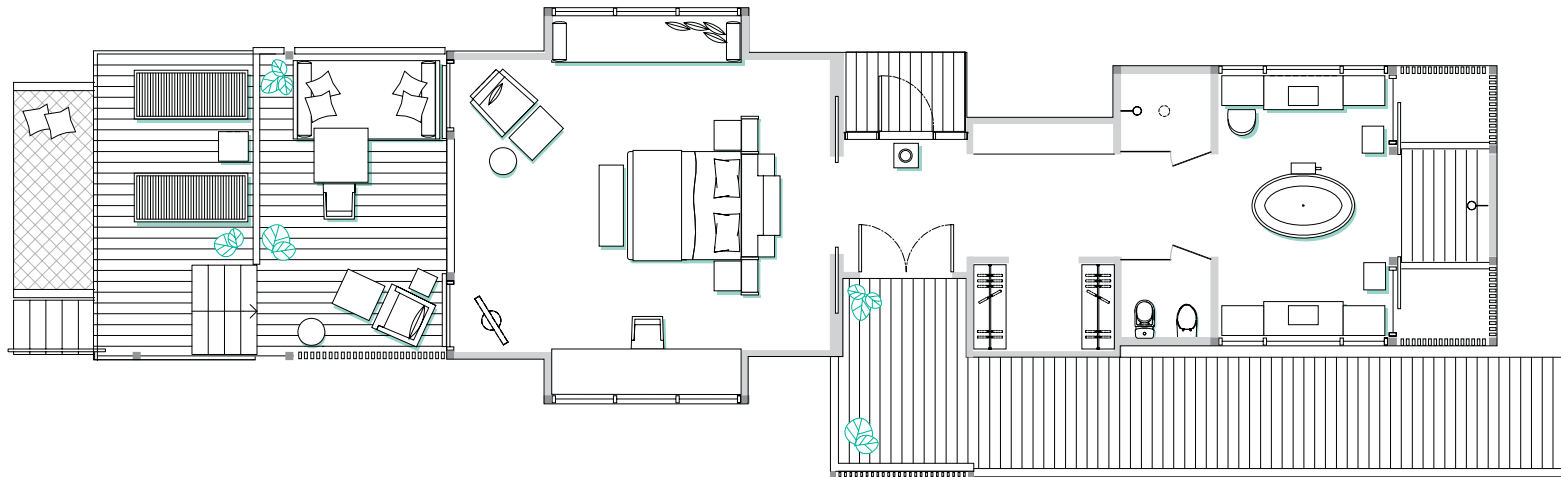

Shangri-La's

Villingili Resort & Spa

MALDIVES

WATER VILLA

Total Space 166m² / 1,787ft²

Interior Space 94m² / 1,012ft²

Exterior Space 72m² / 775ft²

Images are not to scale.
Plans are representative of the villa category
but some variations may occur.