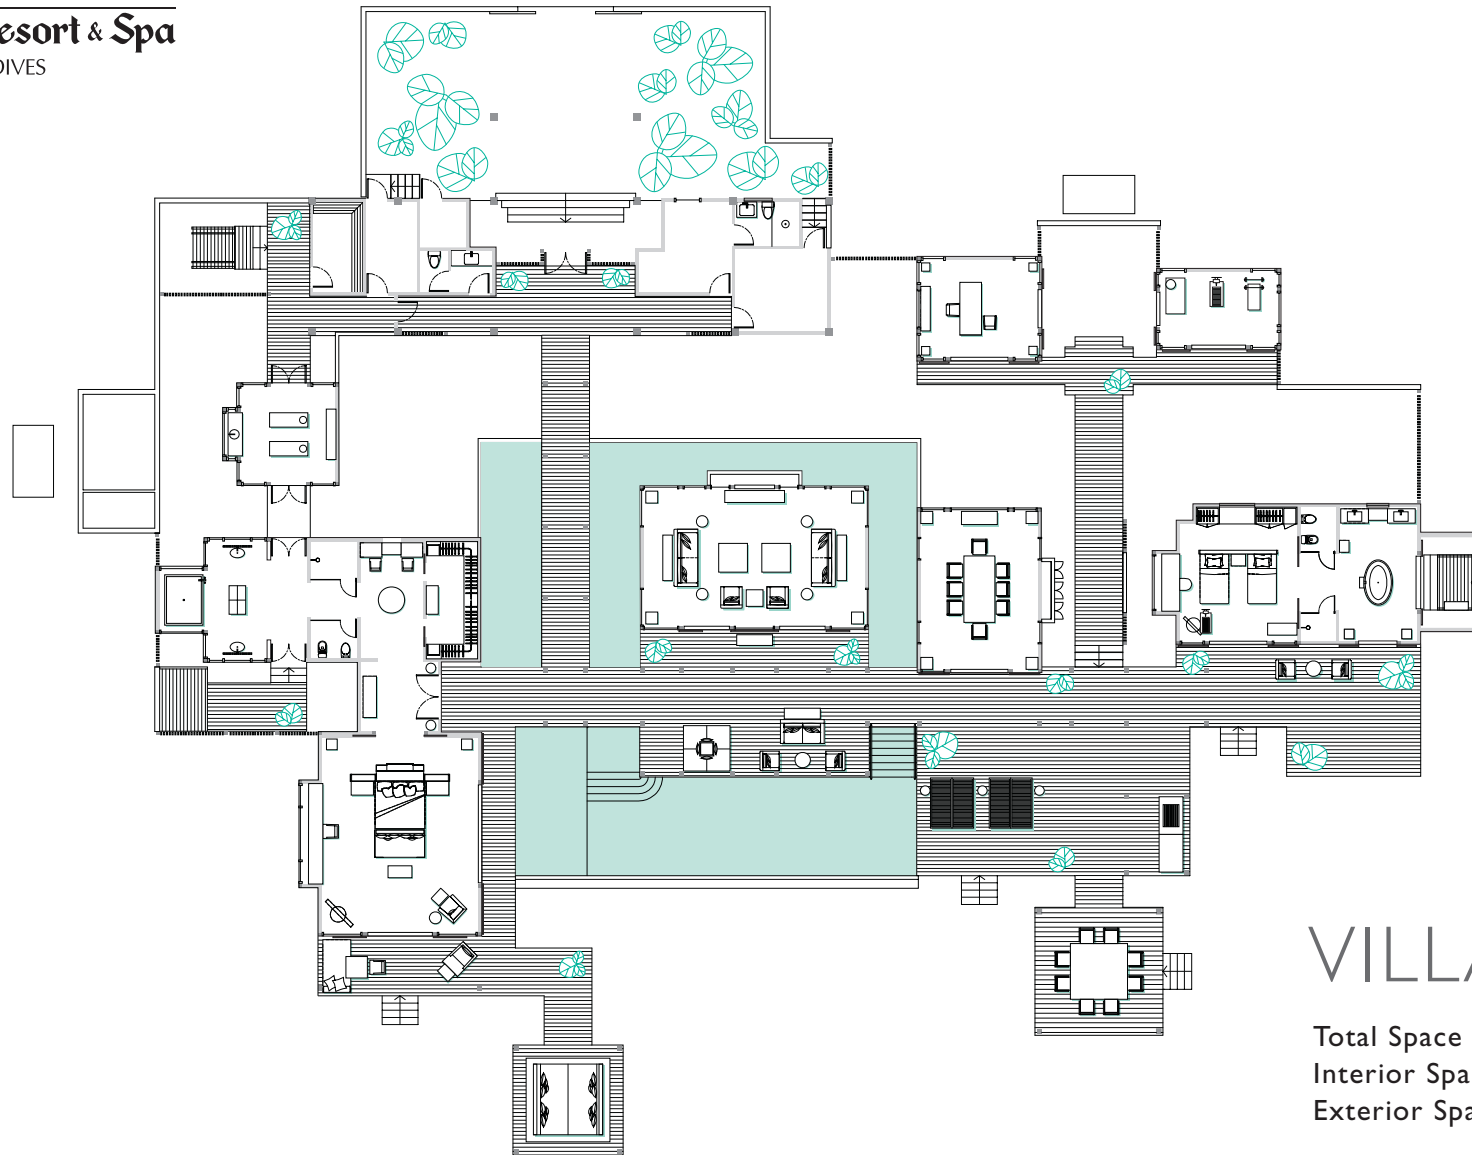

## VILLA LAALU

Total Space 957m<sup>2</sup> / 10,301ft<sup>2</sup>

Interior Space 472m<sup>2</sup> / 5,081ft<sup>2</sup>

Exterior Space 485m<sup>2</sup> / 5,220ft<sup>2</sup>

Images are not to scale.  
Plans are representative of the villa category  
but some variations may occur.