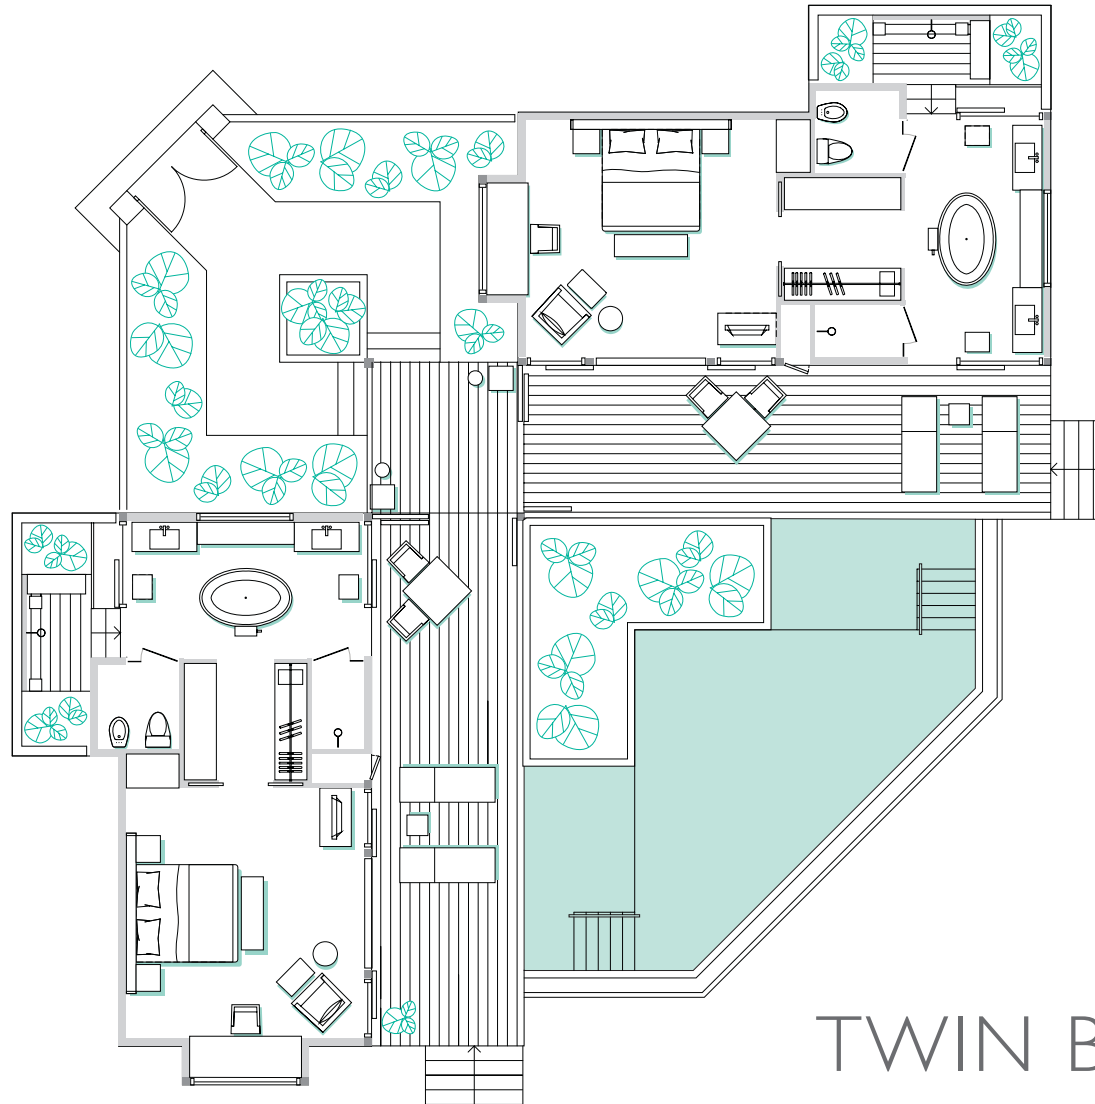

Shangri-La's

Villingili Resort & Spa

MALDIVES

TWIN BEACH VILLA

Total Space 224m² / 2,411ft²

Interior Space 118m² / 1,270ft²

Exterior Space 106m² / 1,141ft²

Images are not to scale.
Plans are representative of the villa category
but some variations may occur.