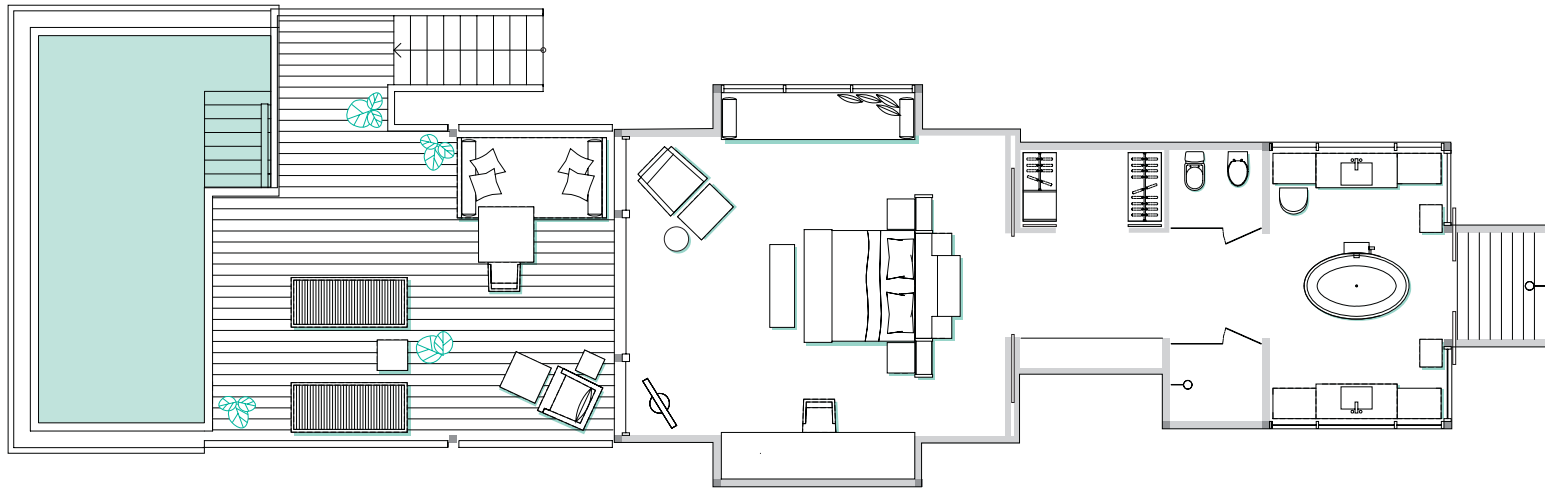

Shangri-La's

Villingili Resort & Spa

MALDIVES

POOL VILLA

Total Space 133m² / 1,432ft²

Interior Space 79m² / 850ft²

Exterior Space 55m² / 592ft²

Images are not to scale.
Plans are representative of the villa category
but some variations may occur.