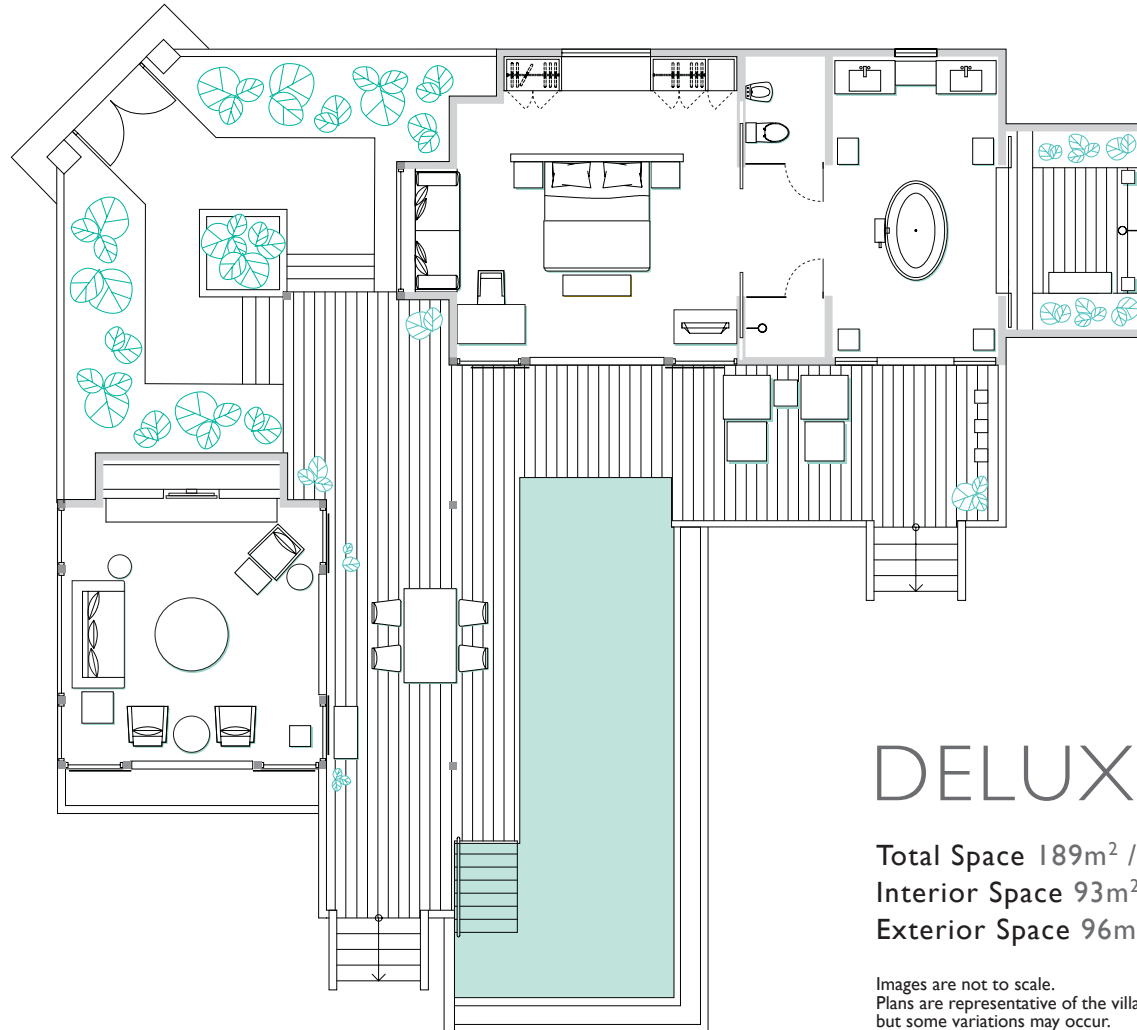

Shangri-La's

Villingili Resort & Spa

MALDIVES

DELUXE POOL VILLA

Total Space 189m² / 2,034ft²

Interior Space 93m² / 1,001ft²

Exterior Space 96m² / 1,033ft²

Images are not to scale.
Plans are representative of the villa category
but some variations may occur.