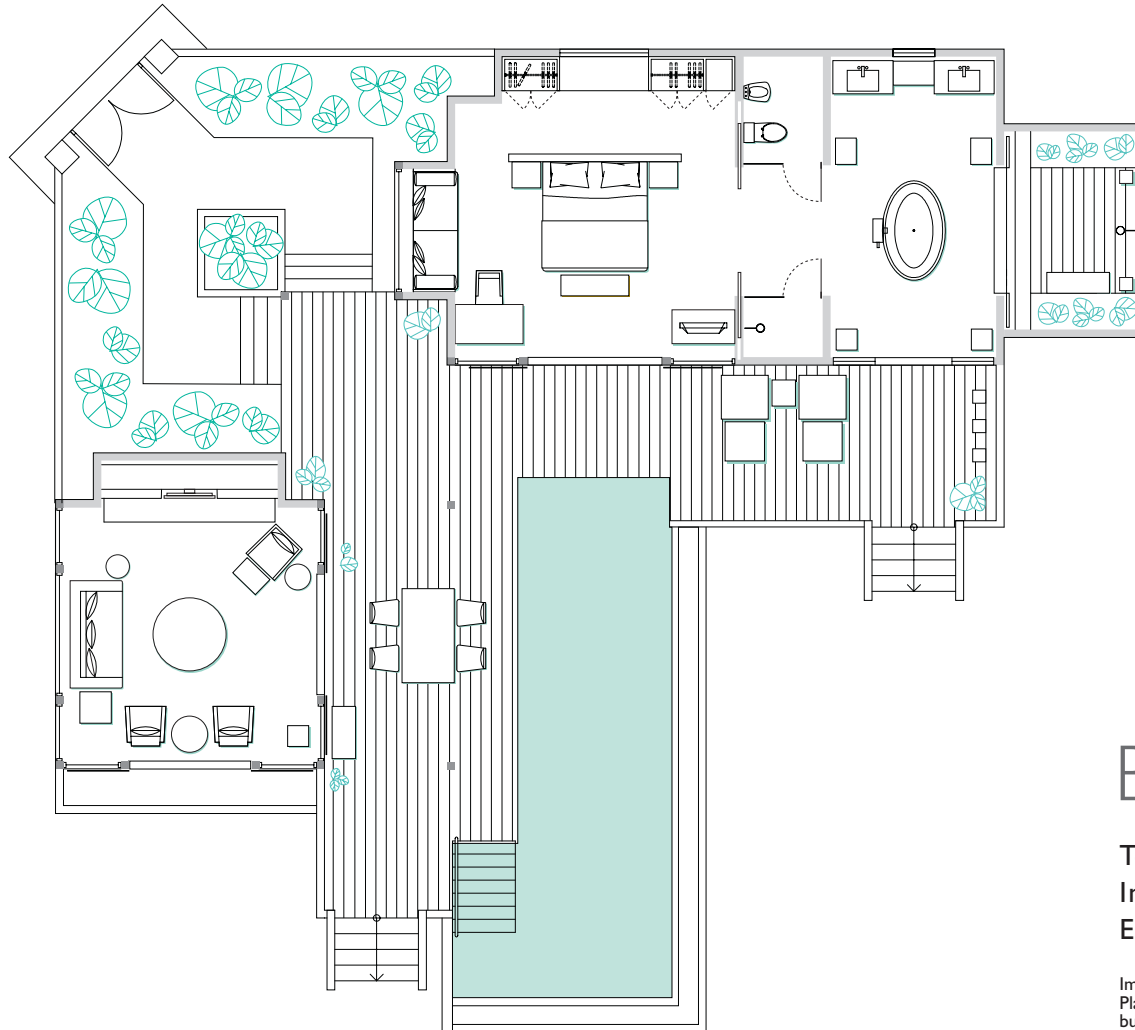

Shangri-La's

Villingili Resort & Spa

MALDIVES

BEACH VILLA

Total Space 189m² / 2,034ft²

Interior Space 93m² / 1,001ft²

Exterior Space 96m² / 1,033ft²

Images are not to scale.
Plans are representative of the villa category
but some variations may occur.